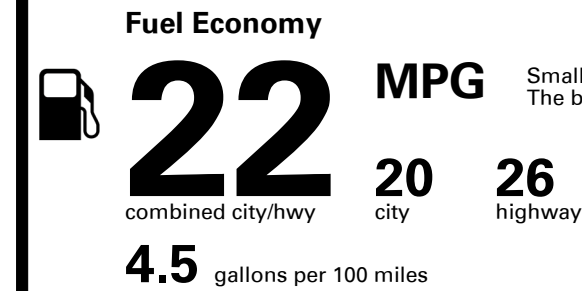

TOTAL PRICE: \$63,805.00

75 A 0966QMORNI

EPA DOT Fuel Economy and Environment

Gasoline Vehicle

Small SUVs range from 14 to 125 MPG. The best vehicle rates 146 MPGe.

You spend \$5,750
more in fuel costs over 5 years
compared to the average new vehicle.