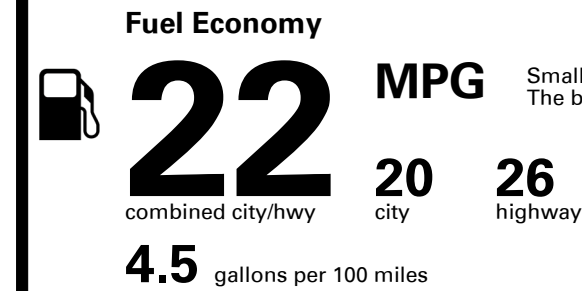

## EPA DOT Fuel Economy and Environment

Gasoline Vehicle

Small SUVs range from 14 to 125 MPG. The best vehicle rates 146 MPGe.

**You spend \$5,750**  
more in fuel costs over 5 years compared to the average new vehicle.