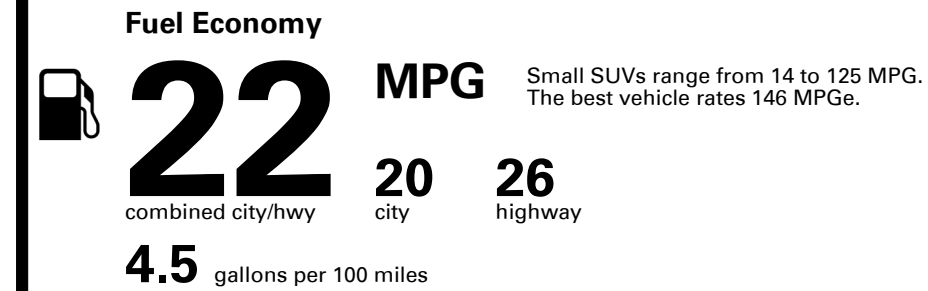

TOTAL PRICE: \$62,470.00

EPA DOT Fuel Economy and Environment

Gasoline Vehicle

You spend \$5,750
more in fuel costs over 5 years compared to the average new vehicle.

Annual fuel cost \$2,850

Fuel Economy & Greenhouse Gas Rating (tailpipe only)