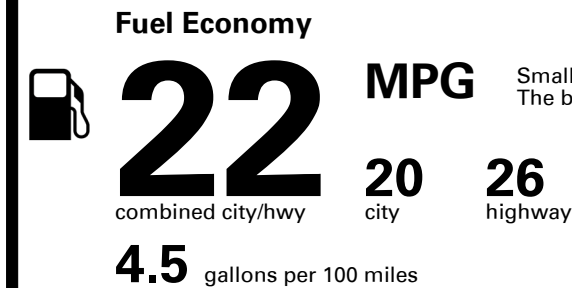

TOTAL PRICE: \$62,930.00

302 A 3086TTORON 4

EPA DOT Fuel Economy and Environment

Gasoline Vehicle

Small SUVs range from 14 to 125 MPG. The best vehicle rates 146 MPGe.

You spend \$5,750
more in fuel costs over 5 years
 compared to the average new vehicle.