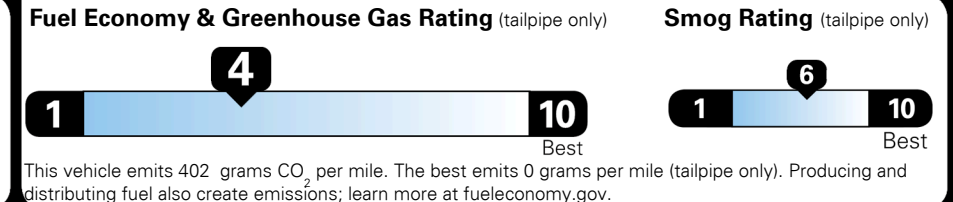

Inland Freight & Handling : \$1,495.00

TOTAL PRICE: \$62,540.00

EPA DOT Fuel Economy and Environment

Gasoline Vehicle

Fuel Economy

22 MPG
combined city/hwy

20 MPG
city

26 MPG
highway

Small SUVs range from 14 to 125 MPG. The best vehicle rates 146 MPG.

4.5 gallons per 100 miles

You spend \$5,750
 more in fuel costs over 5 years compared to the average new vehicle.

Annual fuel cost \$2,850